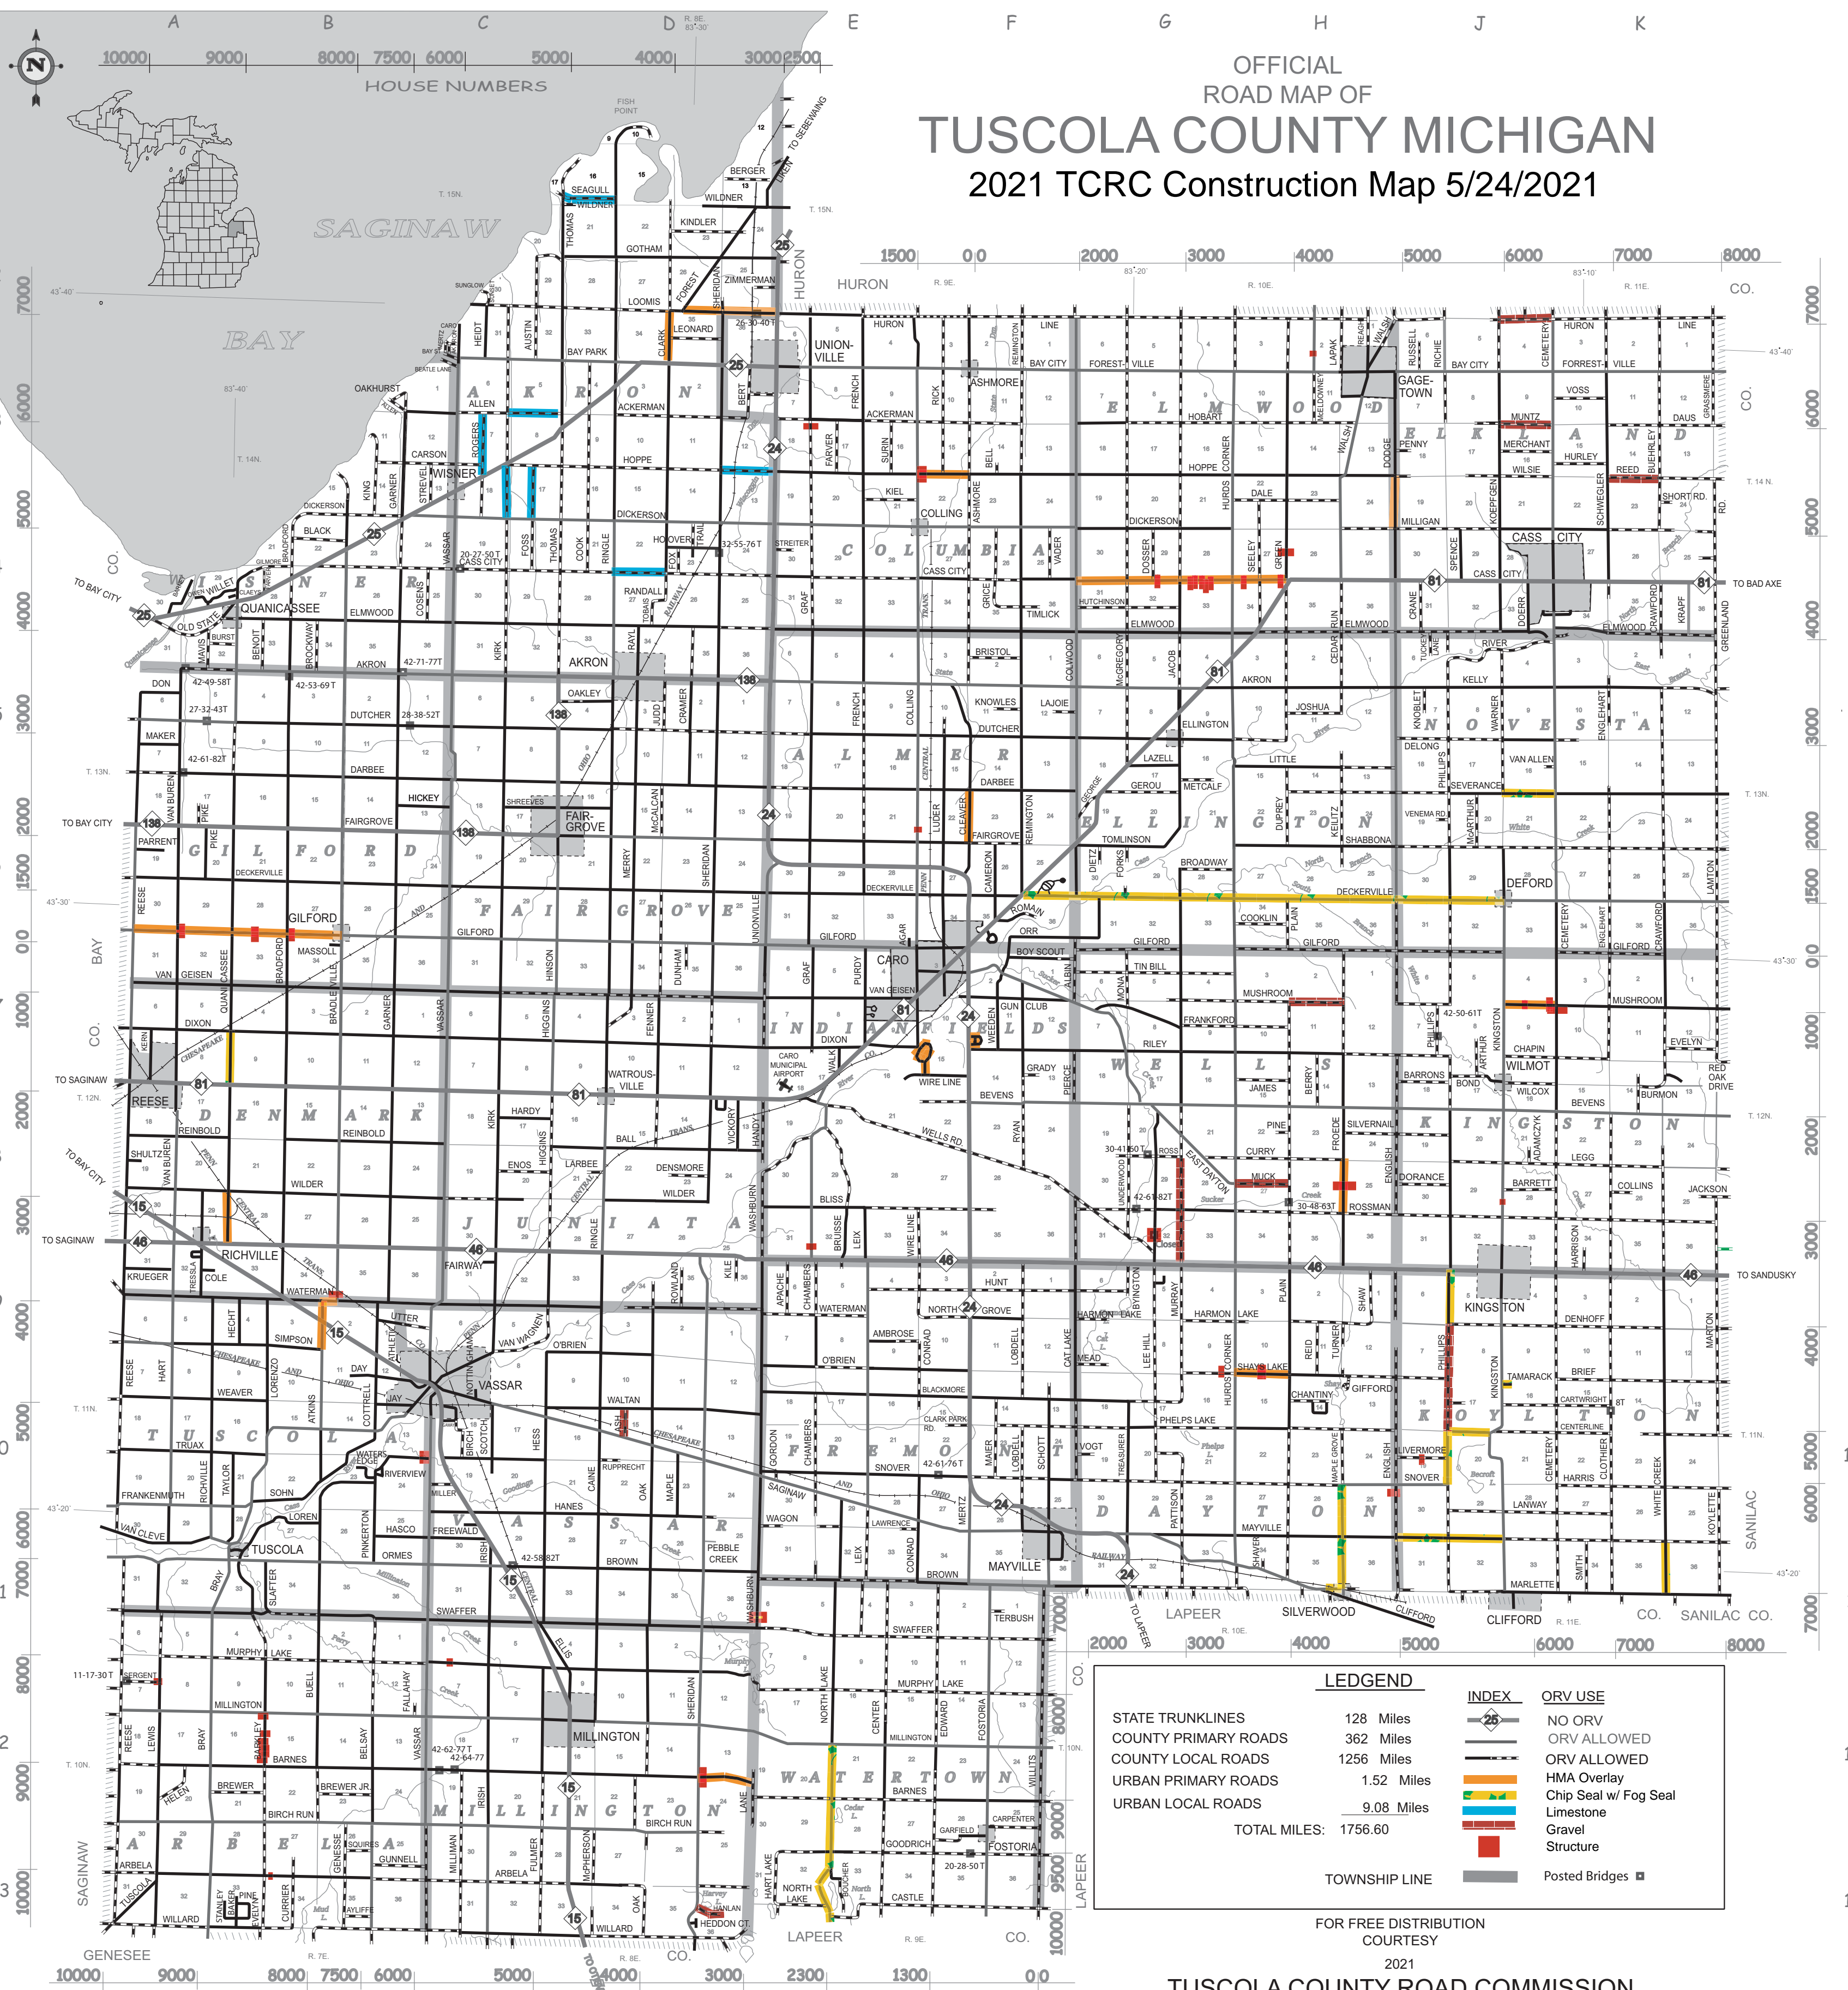

OFFICIAL
ROAD MAP OF
TUSCOLA COUNTY MICHIGAN
2021 TCRC Construction Map 5/24/2021

LEDGEND		INDEX	ORV USE
STATE TRUNKLINES	128 Miles		NO ORV
COUNTY PRIMARY ROADS	362 Miles		ORV ALLOWED
COUNTY LOCAL ROADS	1256 Miles		ORV ALLOWED
URBAN PRIMARY ROADS	1.52 Miles		HMA Overlay
URBAN LOCAL ROADS	9.08 Miles		Chip Seal w/ Fog Seal
	TOTAL MILES: 1756.60		Limestone
			Gravel
			Structure
			Posted Bridges
			TOWNSHIP LINE

FOR FREE DISTRIBUTION
COURTESY
2021
TUSCOLA COUNTY ROAD COMMISSION

Digitized and Lithographed by Wolverine Print Group, Inc. 1-616-248-0121